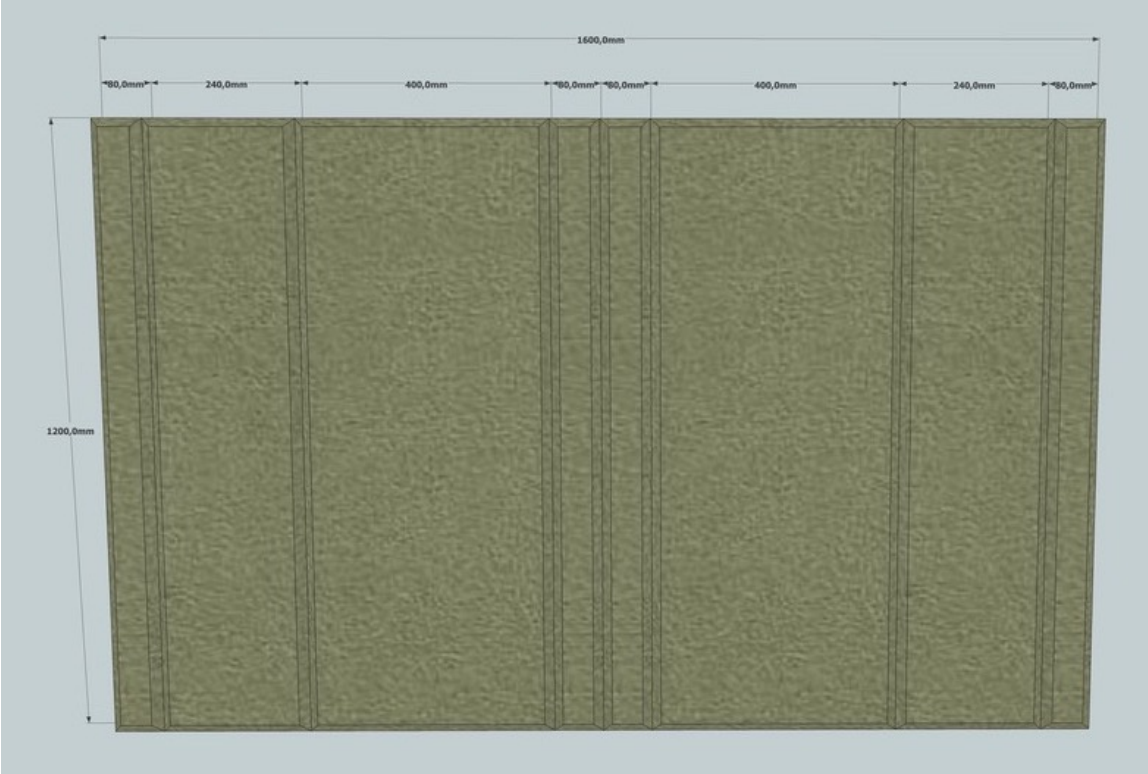

UPHOLSTERED HEADBOARD

DUBLIN II.

Product specification:

- chipboard panel (DTD), 3 cm foam, 150 g batting
- double stitching
- dimensions: 180 × 130 × 6 cm / 180 × 130 × 10 cm
- headboard depth: 6 cm / 10 cm
- mounting options: to bed / to wall
- possibility of installing reading lights, sockets and switches into the headboard
- upholstery fabrics: according to the current offer in 3 price categories

Prices of the DUBLIN II. headboard exclude VAT

Dublin headboard	Price category 1	Price category 2	Price category 3
180 × 130 × 6	8,310 CZK	8,790 CZK	9,265 CZK

Dimensions of the DUBLIN II. headboard

Stitching for different widths

Width 160

Width 180

Width 200

Width 240