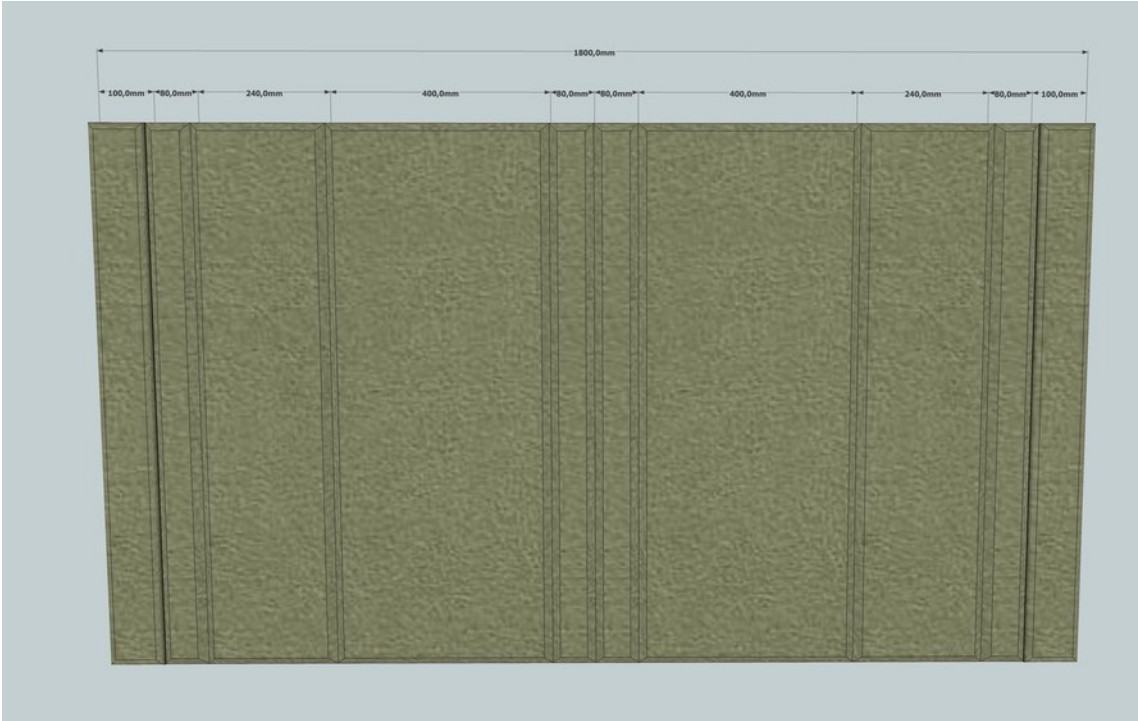

UPHOLSTERED HEADBOARD

DUBLIN II.

Product specification:

- chipboard panel (DTD), 3 cm foam, 150 g batting
- double stitching
- dimensions: 180 × 130 × 6 cm / 180 × 130 × 10 cm
- headboard depth: 6 cm / 10 cm
- mounting options: to bed / to wall
- possibility of installing reading lights, sockets and switches into the headboard
- upholstery fabrics: according to the current offer in 3 price categories

Prices of the DUBLIN II. headboard exclude VAT

Dublin headboard	Price category 1	Price category 2	Price category 3
180 × 130 × 6	8,310 CZK	8,790 CZK	9,265 CZK

Dimensions of the DUBLIN II. headboard

Stitching for different widths

Width 160

Width 180

Width 200

Width 240